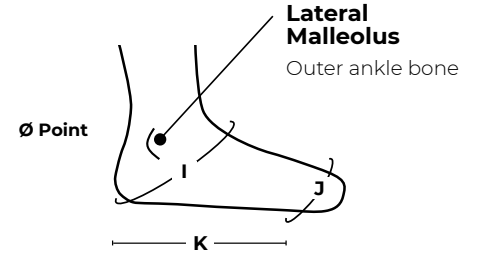

Patient Name:	Contact Name:
Account Name:	Account #:
Account Phone #:	P.O. #:
Ship Name & Address:	Date:

Circumference

Left Right

I _____

J _____

Length

K _____

Measuring Instructions

Foot Size:

- **I:** Measure circumference of ankle bend and heel
- **J:** Measure circumference across metatarsal heads
- **K:** Measure medial length from heel to 1st metatarsal head

Product Information

☐ Compreboot® Lite Foot ☐ Right ☐ Left

Colour: Black Size: Item #: Quantity:

☐ Compreboot Standard Foot ☐ Right ☐ Left

Colour: ☐ Black ☐ Beige Item #: Size: Quantity:

☐ Compreboot Plus Foot ☐ Right ☐ Left

Colour: ☐ Black ☐ Beige Item #: Size: Quantity:

☐ Coolflex Standard Foot ☐ Right ☐ Left

Colour: Black Size: Item #: Quantity:

Compreboot Lite Foot Size Chart (I, J, K)

(Available in Black Only)

	Small / Medium / Large		X Large / XX Large	
	Regular	Long	Regular	Long
I	28-36cm	28-36cm	≤44cm	≤44cm
J	22-26cm	22-26cm	≤33cm	≤33cm
K	14-18cm	19-23cm	20-22cm	25-27cm
Black	1803-BLR	1803-BLL	1805-BLR	1805-BLL

Coolflex Standard Foot Size Chart (I, J, K)

(Available in Black Only)

	Small		Medium / Large		X Large / XX Large	
	Regular	Long	Regular	Long	Regular	Long
I	28-39cm	N/A	30-33cm	N/A	34-49cm	N/A
J	22-26cm	N/A	25-30cm	N/A	28-33cm	N/A
K	14-18cm	19-21cm	18-20cm	20-22cm	20-22cm	23-25cm
Black						
Right	2101-BTR-R	2101-BTL-R	2103-BTR-R	2103-BTL-R	2105-BTR-R	2105-BTL-R
Left	2101-BTR-L	2101-BTL-L	2103-BTR-L	2103-BTL-L	2105-BTR-L	2105-BTL-L

Compreboot Standard Foot Size Chart (I, J, K)

	Small		Medium / Large		X Large / XX Large	
	Regular	Long	Regular	Long	Regular	Long
I	28-36cm	28-36cm	≤39cm	≤39cm	≤44cm	≤44cm
J	22-26cm	22-26cm	≤30cm	≤30cm	≤33cm	≤33cm
K	14-18cm	19-23cm	18-20cm	23-25cm	20-22cm	25-27cm
Black	1801-BTR	1801-BTL	1803-BTR	1803-BTL	1805-BTR	1805-BTL
Beige	1811-BTR	1811-BTL	1813-BTR	1813-BTL	1815-BTR	1815-BTL

Compreboot Plus Foot Size Chart (I, J, K)

(Available in Black Only)

	Small		Medium / Large		X Large / XX Large	
	Regular	Long	Regular	Long	Regular	Long
I	28-36cm	28-34cm	≤39cm	≤39cm	≤44cm	≤44cm
J	22-26cm	22-25cm	≤30cm	≤28cm	≤33cm	≤33cm
K	14-18cm	19-23cm	18-20cm	23-25cm	20-22cm	25-27cm
Black	1801-BPR	1801-BPL	1803-BPR	1803-BPL	1805-BPR	1805-BPL